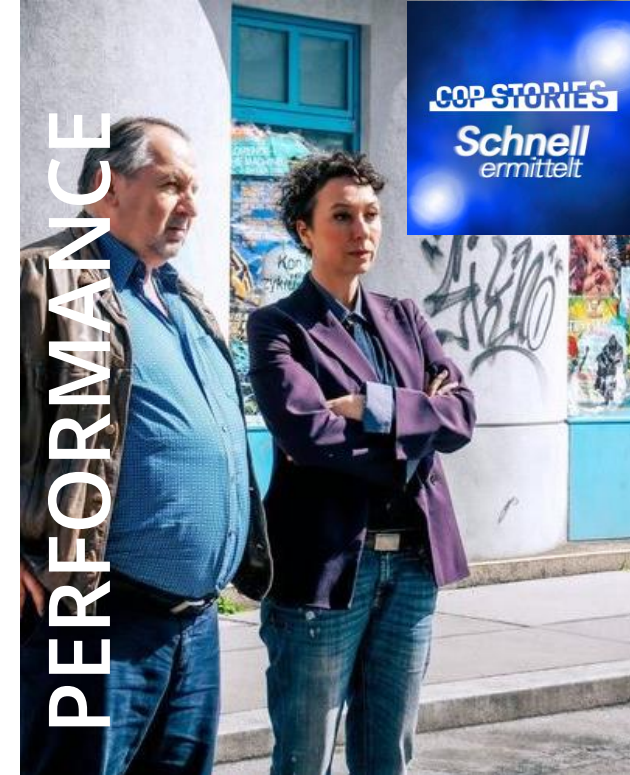

PERFORMANCE

24/7, around the clock & freely accessible...

...via Samsung TV Plus and soon on other relevant platforms as a FAST channel.